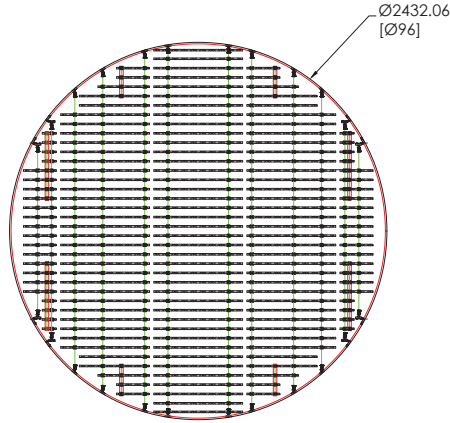

10ft

■ Weight Premium

Size	3ft	4ft	5ft	6ft	8ft	10ft
Kg	21.9	27.2	31.8	41.2	56.8	79.6
Lbs	48.2	60.1	70.2	90.7	125.2	175.5

Variations may occur but should not exceed indicated values.

LIGHTING PERFORMANCE AND EFFICIENCY