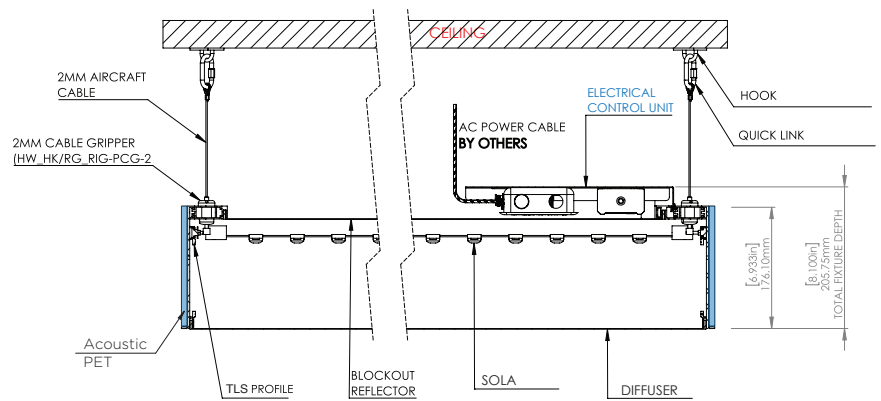

MOUNTING OPTIONS (PREMIUM)

Surface (SF)

Suspended (SP)

- Hooks to existing ceiling installed by others

Note: Parts reference numbers are available upon request.

CONTROL

0-10V (0/10)

RF Remote (RM)