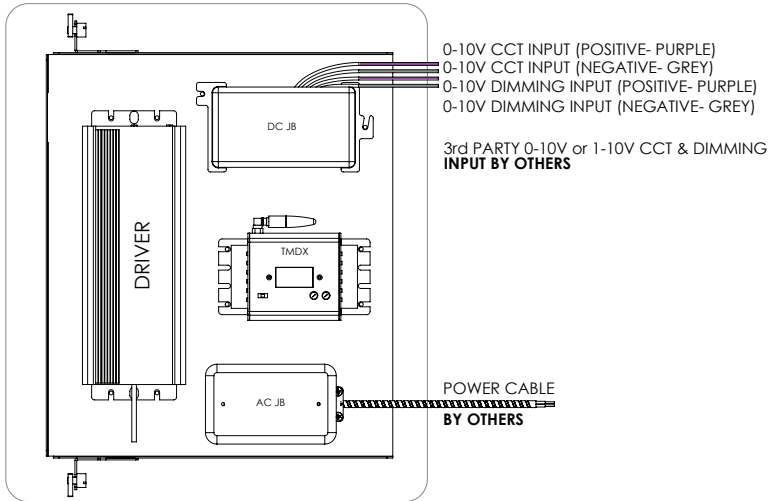

MOUNTING OPTIONS (PREMIUM)

Surface (SF)

Suspended (SP)

- Hooks to existing ceiling installed by others

Note: Parts reference numbers are available upon request.

CONTROL

0-10V (0/10)

RF Remote (RM)