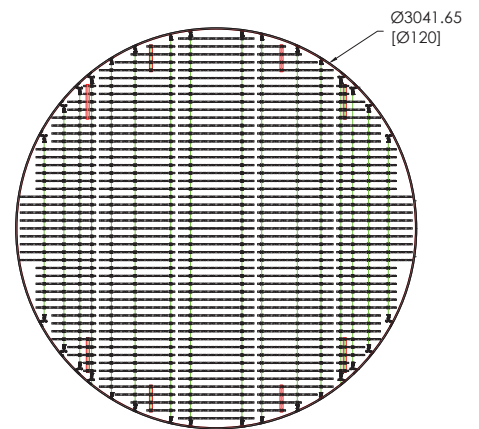

10ft

■ Weight Premium

Size	3ft	4ft	5ft	6ft	8ft	10ft
Kg	21.9	27.2	31.8	41.2	56.8	79.6
Lbs	48.2	60.1	70.2	90.7	125.2	175.5

Variations may occur but should not exceed indicated values.

LIGHTING PERFORMANCE AND EFFICIENCY