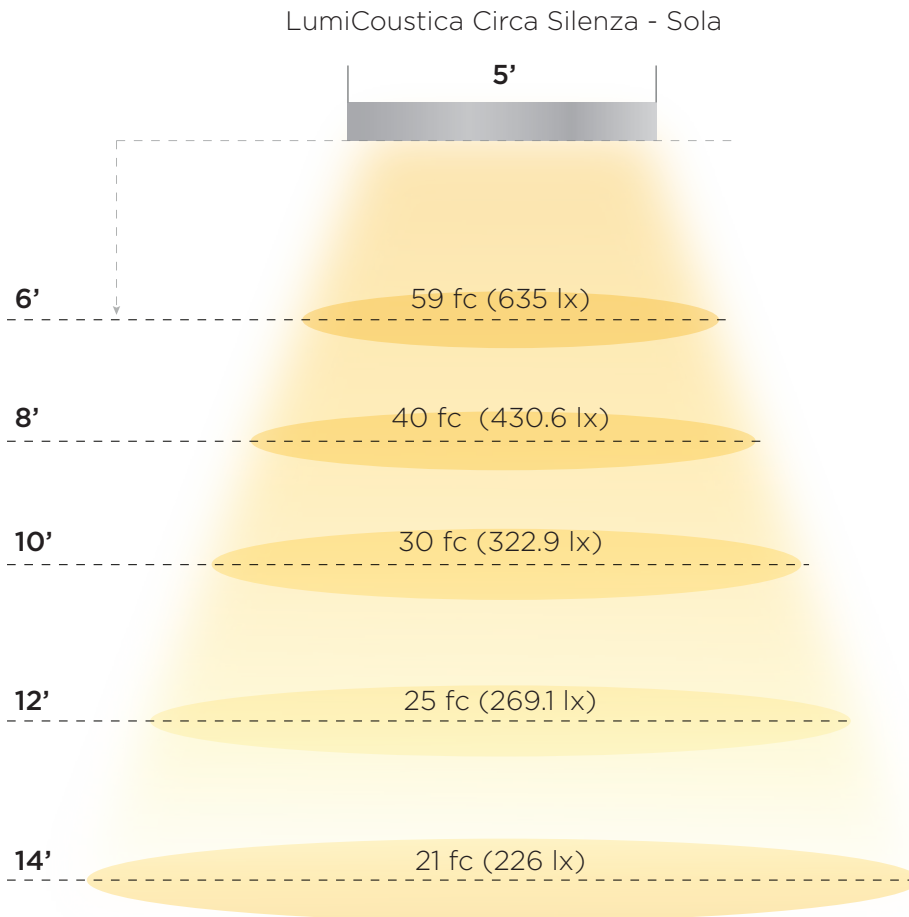

10ft

■ Weight Premium

Size	3ft	4ft	5ft	6ft	8ft	10ft
Kg	21.9	27.2	31.8	41.2	56.8	79.6
Lbs	48.2	60.1	70.2	90.7	125.2	175.5

Variations may occur but should not exceed indicated values.

LIGHTING PERFORMANCE AND EFFICIENCY

- CCT Shifting**

Output	CCT		
	2,700K	4,000K	6,500K
Premium	2,658	3,542	6,572

- Foot Candle per height**

Note: Results are simulated based on 10' x 16' room & Reflection factors C70% W77% & F20% , other measurements available on requests.
Multiple panels will influence the foot candle.