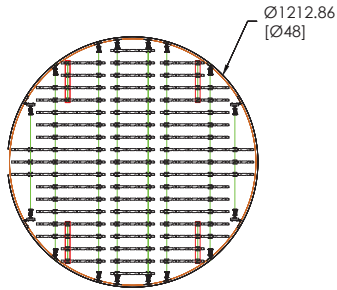

SIZES PREMIUM

3ft

4ft

5ft

6ft

8ft

10ft

■ Weight Premium

Size	3ft	4ft	5ft	6ft	8ft	10ft
Kg	21.9	27.2	31.8	41.2	56.8	79.6
Lbs	48.2	60.1	70.2	90.7	125.2	175.5

Variations may occur but should not exceed indicated values.