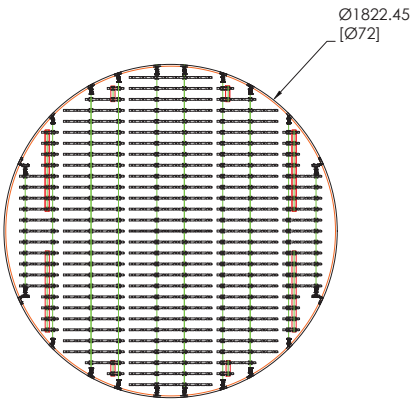

SIZES PREMIUM

3ft

4ft

5ft

6ft

8ft

10ft

■ Weight Premium

Size	3ft	4ft	5ft	6ft	8ft	10ft
Kg	21.9	27.2	31.8	41.2	56.8	79.6
Lbs	48.2	60.1	70.2	90.7	125.2	175.5

Variations may occur but should not exceed indicated values.