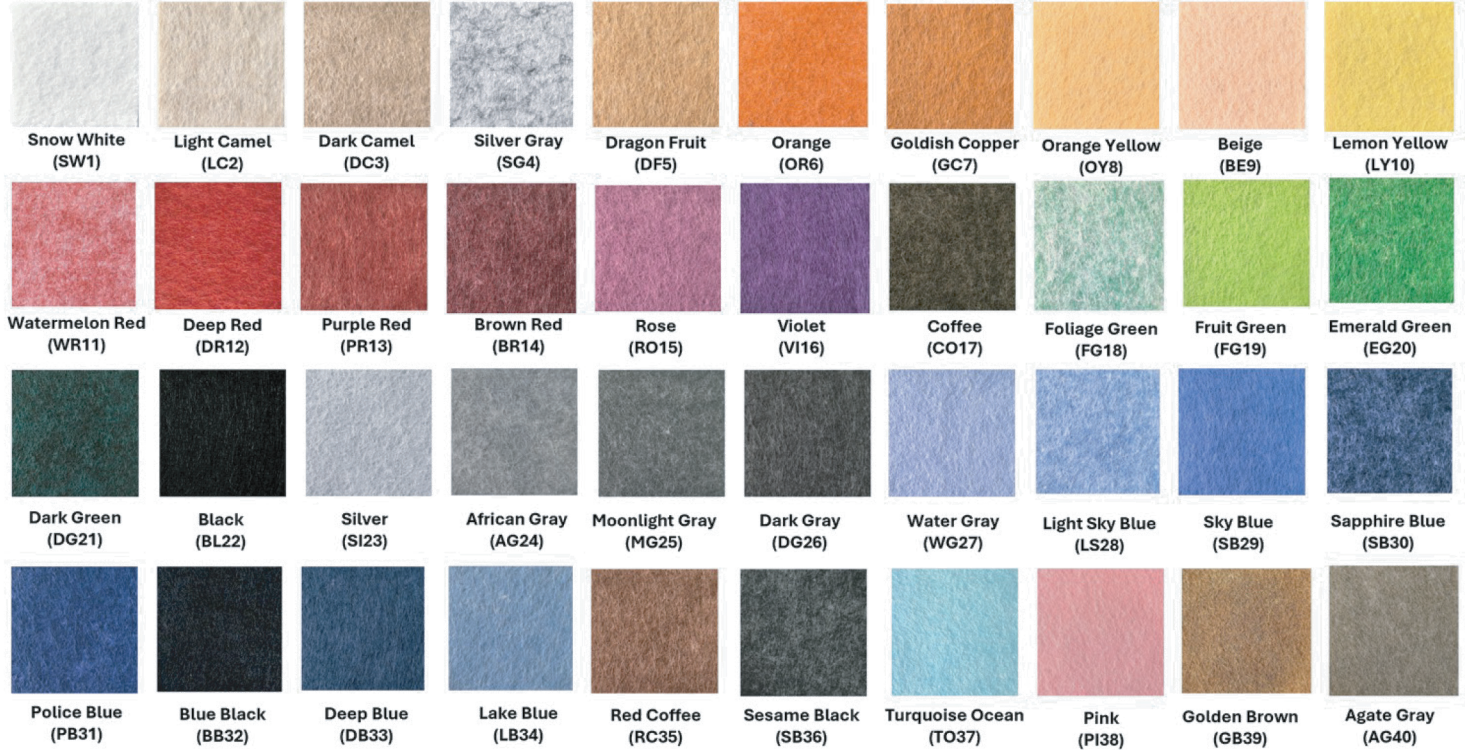

*Frame finish will coordinate with PET felt color; exact matching not guaranteed.

** Lm/sqf are calculated at LED source

PET MATERIAL COLOR CHART

Experience our PET material through a diverse selection of colors, organized to support effortless coordination across a wide range of design applications.

Natural variations in color may occur during PET felt production. Digital color previews are for reference only and may differ from the final product. Availability and lead times can vary by color. Consult factory for more information.

TECHNICAL SPECIFICATIONS

■ PET Material

Polyester Acoustic Felt (PET)

- **Material:** 100% polyester fiber
- **Panel Thickness:** 9 mm
- **Colors:** 40 colors
- **Fire Classification:** B-s1, d0

NRC Test Item: Polyester Fiber Board