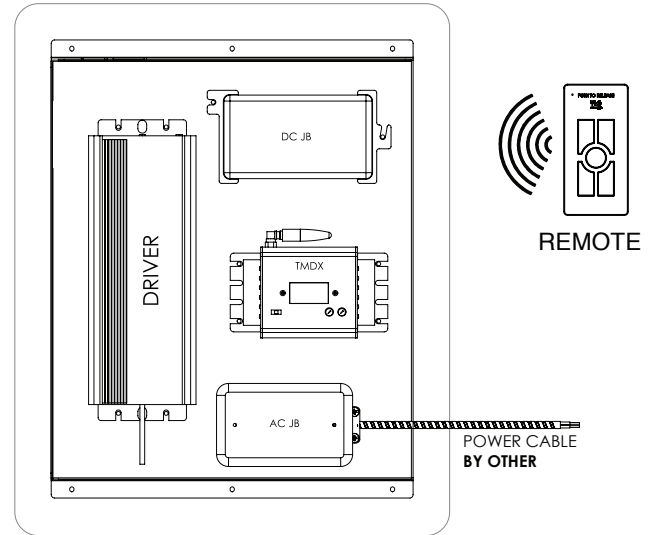

MOUNTING OPTIONS (PREMIUM)

Surface (SF)

Suspended (SP)

- Hooks to existing ceiling installed by others

Note: Parts reference numbers are available upon request.

CONTROL

0-10V (0/10)

RF Remote (RM)