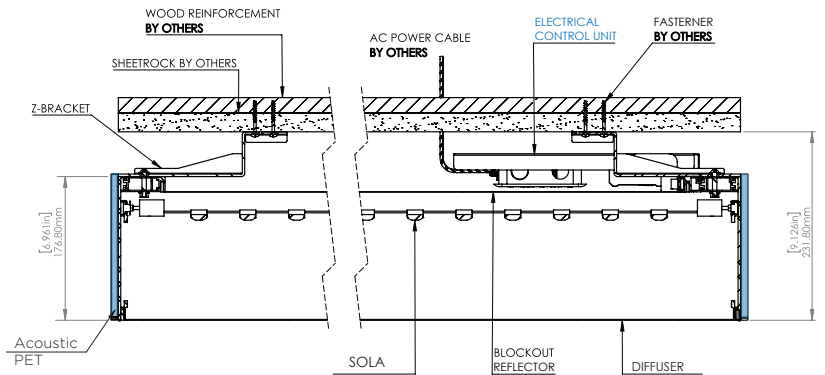

MOUNTING OPTIONS (PREMIUM)

Surface (SF)

Suspended (SP)

- Hooks to existing ceiling installed by others

Note: Parts reference numbers are available upon request.

CONTROL

0-10V (0/10)

RF Remote (RM)