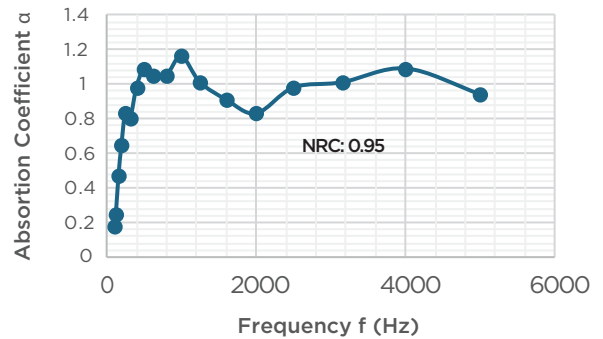

Test Content: Sound absorption coefficient measured using the reverberation chamber method in accordance with **ISO 354 / GB-T 20247-2006**.

NRC (Noise Reduction Coefficient): 0.95

Frequency (Hz)	α_s	Frequency (Hz)	α_s
100	0.18	800	1.05
125	0.25	1000	1.16
160	0.47	1250	1.01
200	0.65	1600	0.91
250	0.83	2000	0.83
315	0.80	2500	0.98
400	0.98	3150	1.01
500	1.09	4000	1.09
630	1.05	5000	0.94