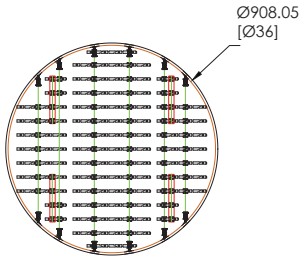

SIZES PREMIUM

3ft