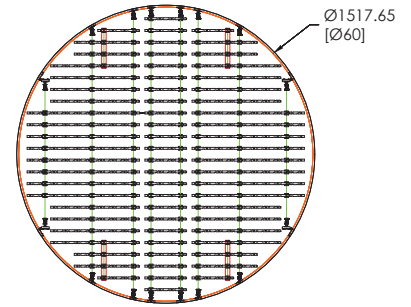

SIZES PREMIUM

3ft

4ft

5ft

6ft

8ft

10ft

■ Weight Premium

Size	3ft	4ft	5ft	6ft	8ft	10ft
Kg	21.9	27.2	31.8	41.2	56.8	79.6
Lbs	48.2	60.1	70.2	90.7	125.2	175.5

Variations may occur but should not exceed indicated values.