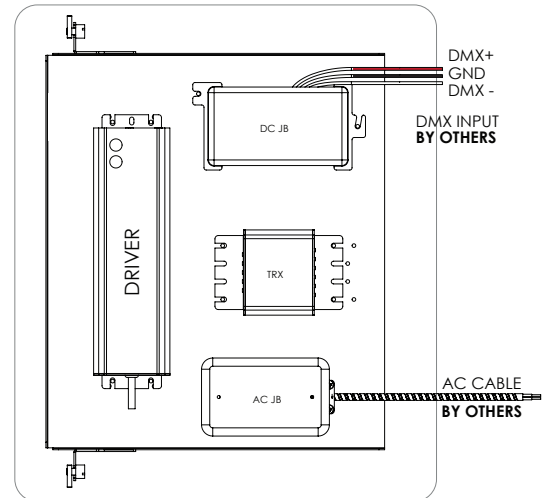

DMX (DMX)

Electrical

Driver models	HLG-60-24A, HLG-100-24A, HLG-150-24A, HLG-240-24A, HLG-320-24A
Input voltage	90-305 V AC, 47-63 HZ
Output voltage	21-24 V DC