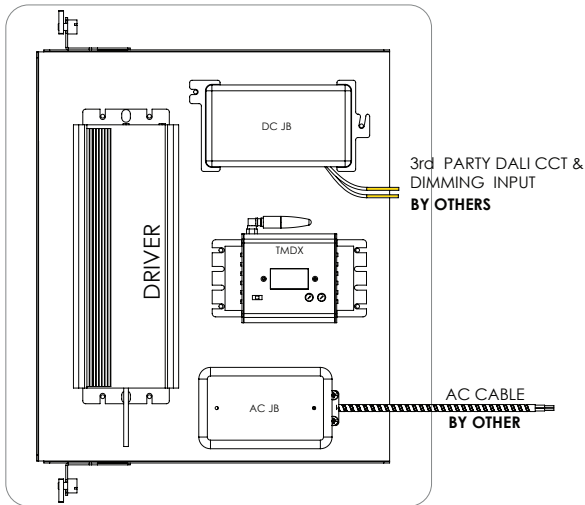

CONTROL

0-10V (0/10)

RF Remote (RM)

Dali (DA)

DMX (DMX)

Electrical

Driver models	HLG-60-24A, HLG-100-24A, HLG-150-24A, HLG-240-24A, HLG-320-24A
Input voltage	90-305 V AC, 47-63 HZ
Output voltage	21-24 V DC