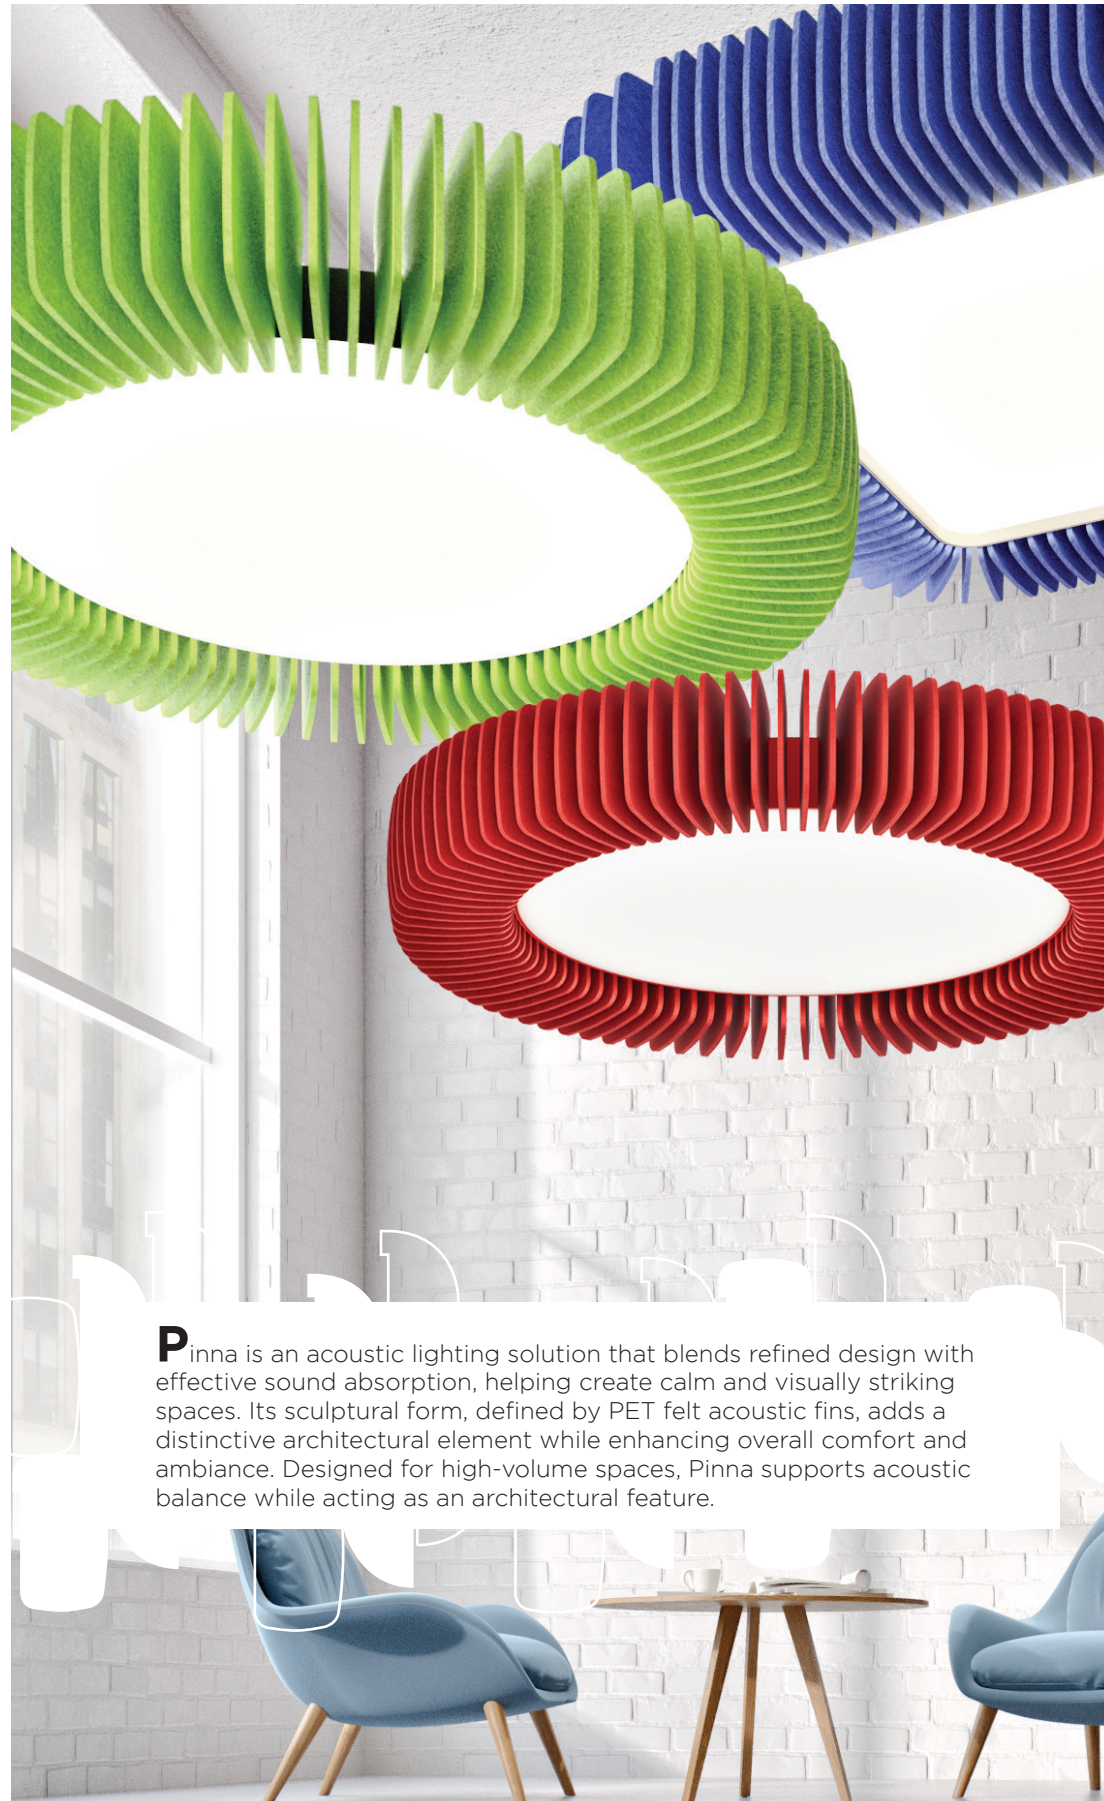

P I N N A™

Pinna is an acoustic lighting solution that blends refined design with effective sound absorption, helping create calm and visually striking spaces. Its sculptural form, defined by PET felt acoustic fins, adds a distinctive architectural element while enhancing overall comfort and ambiance. Designed for high-volume spaces, Pinna supports acoustic balance while acting as an architectural feature.