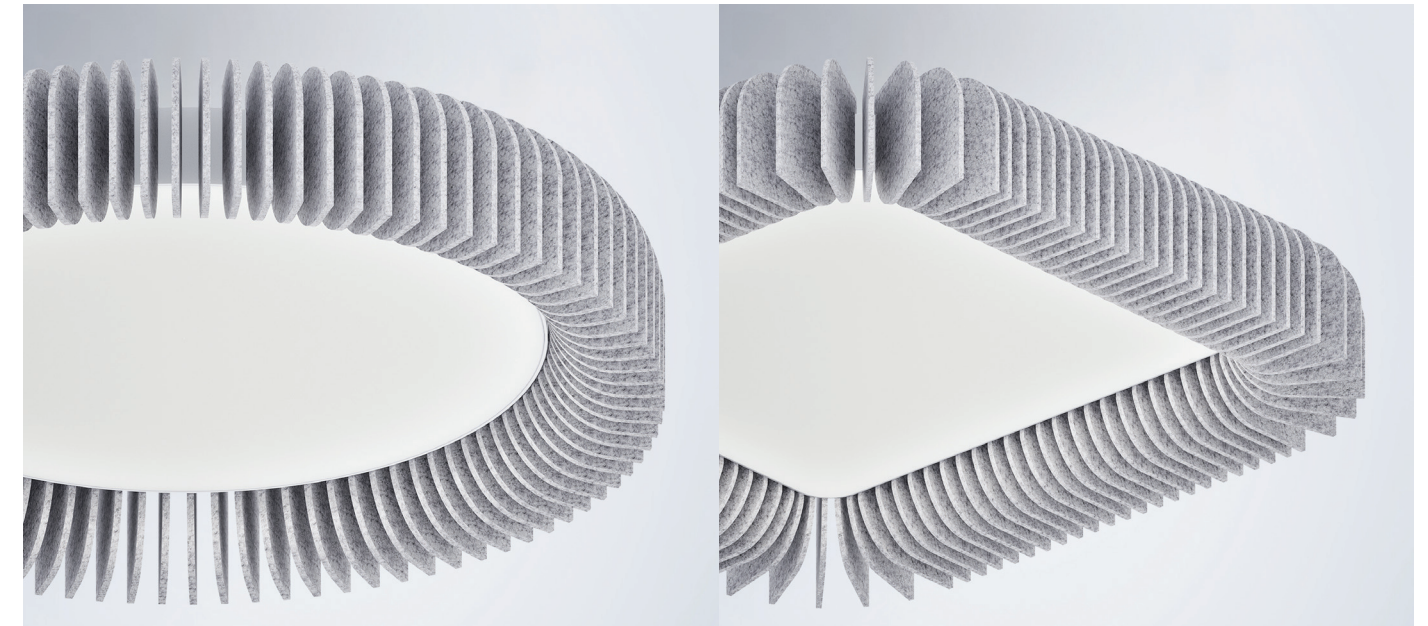

MODELS

SIZES

3'	4'	5'	6'	8'	10'
2'x2'	1'x4'	2'x4'	4'x4'	4'x8'	6'x6'

OUTPUT

Standard
Premium

FRAME COLOR

Black
White
Silver
Match PET

DIFFUSER

LightTex Silent

PET COLORS

40 colors

LIGHTING ENGINES CCT

Astra : 2200K - 2700K - 3000K - 3500K - 4000K - 5600K - 6500K
Sola : From 2700K to 6500K
Aurora : RGBW 4000K - RGBW 6500K
Vega : RGBW 6500k

MOUNTING

Suspended

FINS

	Sono 8.3" x 13.6" 11.5" x 13.6" 14.7" x 13.6"		Calma 7.1" x 14.6" 10" x 14.6" 14.7" x 14.6"		Eco 7.1" x 14.6" 10" x 14.6" 14.7" x 14.6"

CONTROL

Astra 0-10V RF Remote dali	Sola DMX 0-10V RF Remote dali	Aurora DMX by TLS DMX - by others	Vega Stand alone

[Learn more](#)

We offer customization upon request to ensure our solutions align perfectly with your needs.