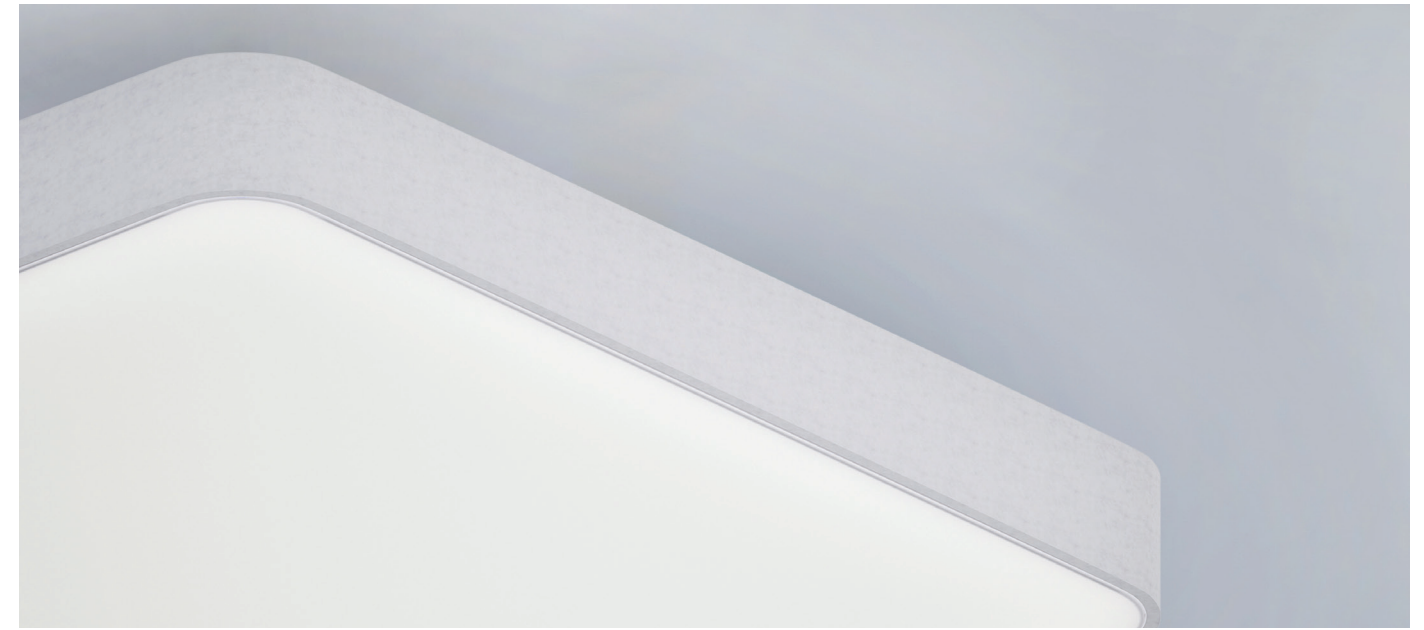

MODELS

SIZES

1'x4'   2'x2'   2'x4'
4'x4'   6'x6'   8'x4'

LIGHTING ENGINES CCT

Astra : 2200K - 2700K - 3000K - 3500K - 4000K - 5600K - 6500K
Sola : From 2700K to 6500K
Aurora : RGBW 4000K - RGBW 6500K
Vega : RGBW 6500K

OUTPUT

Standard
Premium

MOUNTING

Suspended   Surface

FRAME COLOR

Black
White
Silver
Match PET

CONTROL

Astra 0-10V RF Remote dali	Sola DMX 0-10V dali	Aurora DMX - by TLS DMX - by others	Vega Stand alone

DIFFUSER

LightTex Silent

PET COLORS

40 colors

Learn more

We offer customization upon request to ensure our solutions align perfectly with your needs.